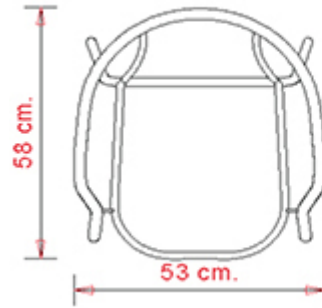

Rdm

001

FILOLINE COLLECTION:
001,

Armchair with 4 legs steel frame. Seat and back in Xiloplast.

STACKABLE

8

WEIGHT

5,5 kg

PACK

0,32 m³

PIECES PER BOX

4

FINISHES SEATING

XLP XILOPLAST

White
☀️

Black 1
☀️