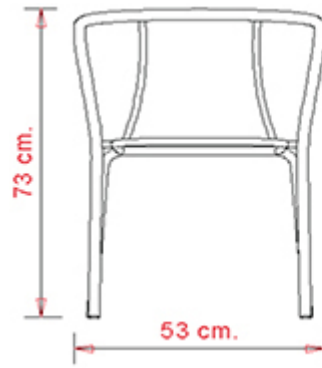

Rdm

001

FILOLINE COLLECTION:
001,

Armchair with 4 legs steel frame. Seat and back in Xiloplast.

STACKABLE

8

WEIGHT

5,5 kg

PACK

0,32 m³

PIECES PER BOX

4

FINISHES SEATING

XLP XILOPLAST

White
☀️

Black 1
☀️