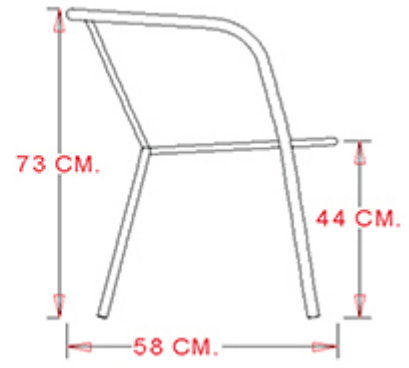

Rdm

001

FILOLINE COLLECTION:
001,

Armchair with 4 legs steel frame. Seat and back in Xiloplast.

STACKABLE

8

WEIGHT

5,5 kg

PACK

0,32 m³

PIECES PER BOX

4

FINISHES SEATING

XLP XILOPLAST

White
☀️

Black 1
☀️